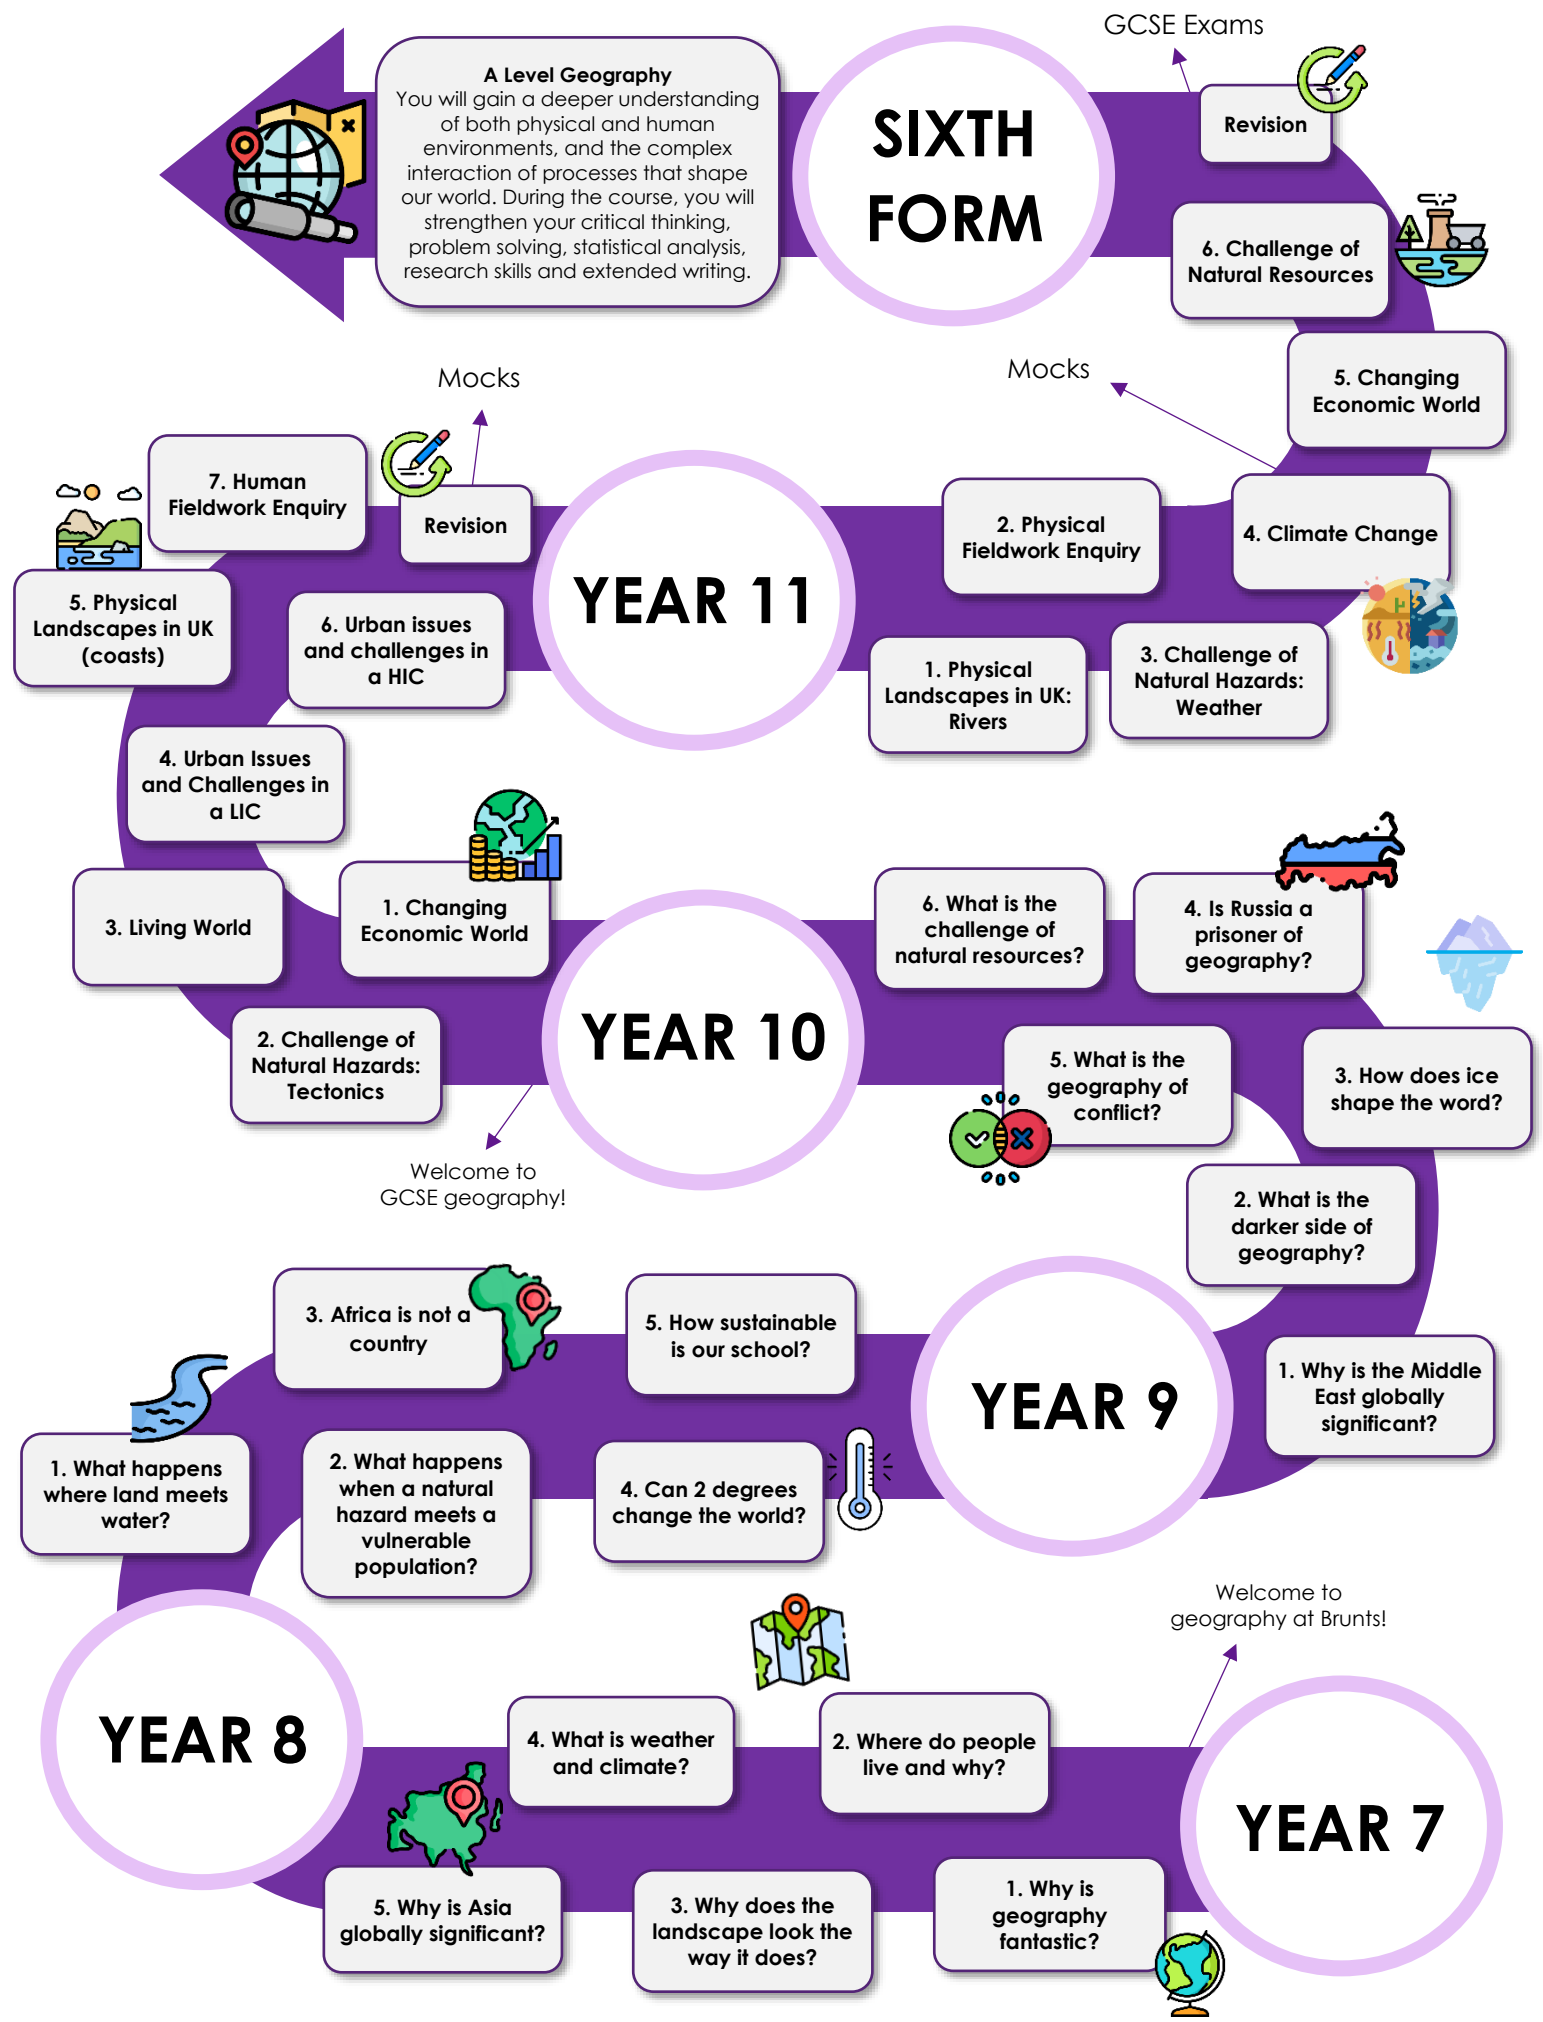

# Geography Learning Journey

**A Level Geography**  
You will gain a deeper understanding of both physical and human environments, and the complex interaction of processes that shape our world. During the course, you will strengthen your critical thinking, problem solving, statistical analysis, research skills and extended writing.